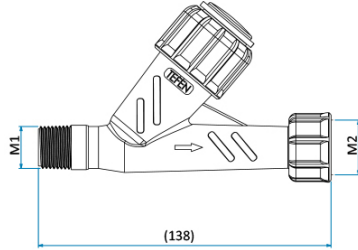

23444008122

Material	Reinforced Polypropylene
Color	Grey
Temperature Range	0° C up to +60° C (32° F up to +140° F)
Working Pressure	Up to 16 bar (232 psi)
Seal Material	EPDM
M1	1/2" BSPT Male
M2	3/4" BSPP Female